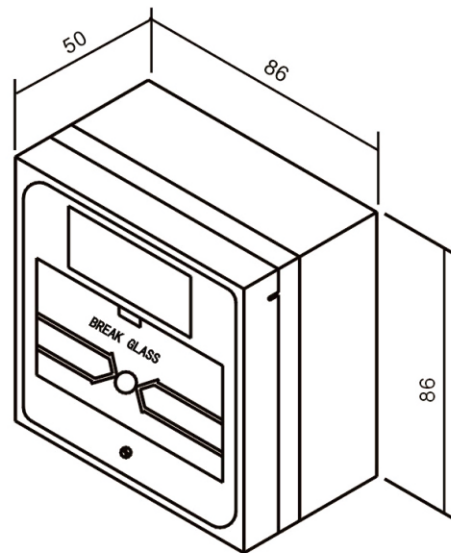

Break Glass Fire Emergency Exit Release User Manual

DHI-SAF920 DHI-SAF921

Read the manual before usage and keep for future reference.

SPECIFICATION

- **Size:** 86Lx86Wx50H(mm)
- **Current Rating:** 3A@36VDC Max
- **Suitable for Door:** Exit Door, Emergence Door
- **Material Selection:** Fireproof Material, Sandblast Finished
- **Standard Structure:** Fireproof Material, Easy to install.
- **Output Contact:** NO/NC/COM
- **Optional Accessories:** Glass, Cover
- **Color:**A.green B.orange C.red D.white
- **Weight:** 0.2kg

WIRING DIAGRAM