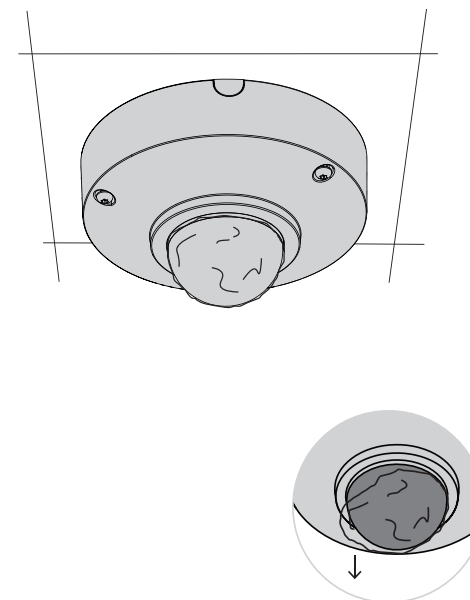

1 |

2 |

3 |

4 |

5 |

6 |

7 |

8 |

Intentionally left blank.

FLEXIDOME IP micro 3000i - outdoor

NDE-3502-F02 | NDE-3502-F03 |

NDE-3503-F02 | NDE-3503-F03

**en** Quick installation guide**Bosch Security Systems B.V.**Torenallee 49
5617 BA Eindhoven
The Netherlands**www.boschsecurity.com**