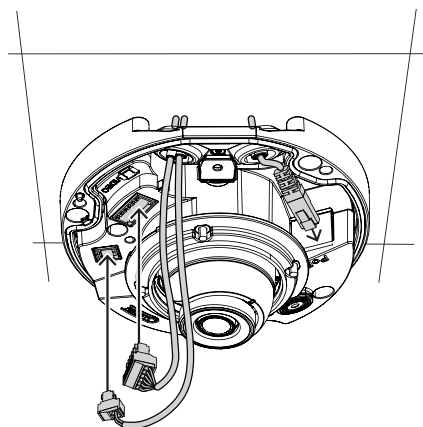

1 |

2 |

3 |

4 |

5 |

6 |

7 |

8 |

Intentionally left blank.

FLEXIDOME IP micro 3000i - outdoor

NDE-3502-F02 | NDE-3502-F03 |

NDE-3503-F02 | NDE-3503-F03

**en** Quick installation guide**Bosch Security Systems B.V.**Torenallee 49
5617 BA Eindhoven
The Netherlands**www.boschsecurity.com**