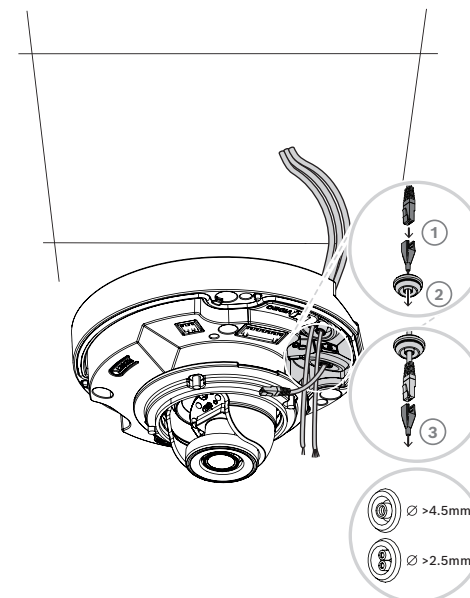

1 |

2 |

3 |

4 |

5 |

6 |

7 |

8 |

Intentionally left blank.

FLEXIDOME IP micro 3000i - outdoor

NDE-3502-F02 | NDE-3502-F03 |

NDE-3503-F02 | NDE-3503-F03

**en** Quick installation guide**Bosch Security Systems B.V.**Torenallee 49
5617 BA Eindhoven
The Netherlands**www.boschsecurity.com**