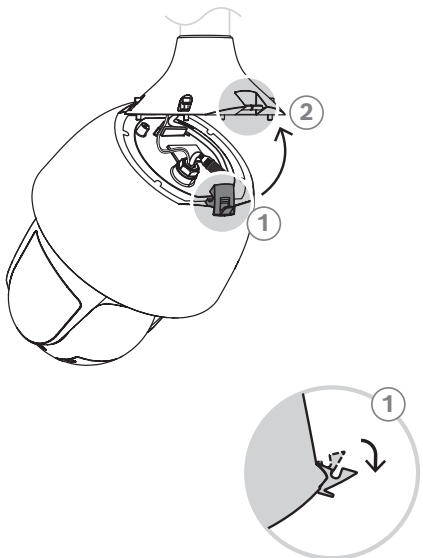

8 |

draft version for review

**AUTODOME IP starlight 5100i IR**  
NDP-5523-Z30L

en Quick installation guide

**Bosch Security Systems B.V.**  
Torenallee 49  
5617 BA Eindhoven  
The Netherlands  
[www.boschsecurity.com](http://www.boschsecurity.com)  
© Bosch Security Systems B.V., 2020