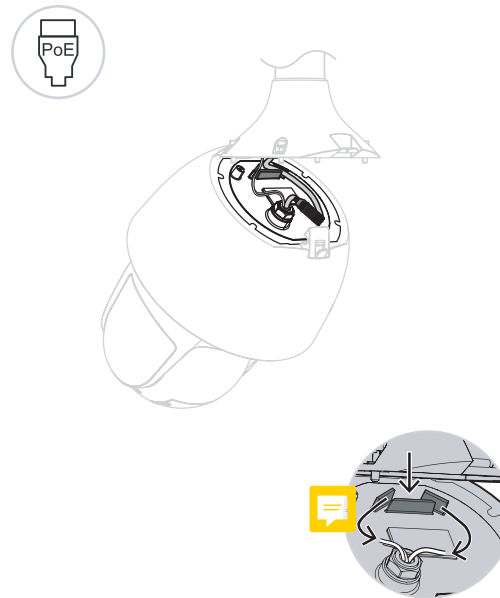

1 |

2 |

3 |

4 |

draft version for review

5 |

6 |

7 |

8 |

draft version for review

**AUTODOME IP starlight 5100i IR**  
NDP-5523-Z30L

en Quick installation guide

**Bosch Security Systems B.V.**  
Torenallee 49  
5617 BA Eindhoven  
The Netherlands  
[www.boschsecurity.com](http://www.boschsecurity.com)  
© Bosch Security Systems B.V., 2020