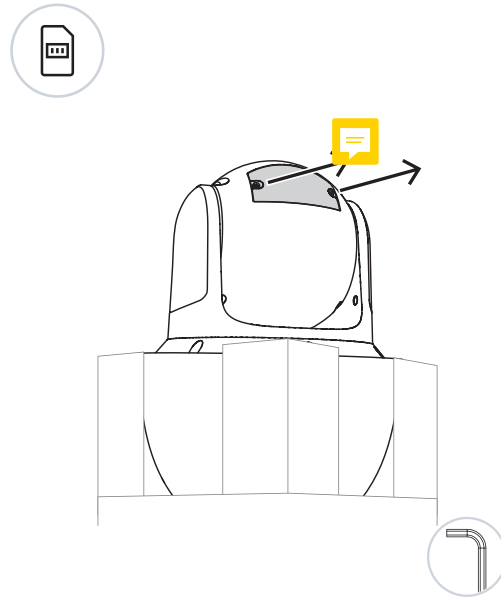

1 |

2 |

3 |

4 |

draft version for review

5 |

6 |

7 |

8 |