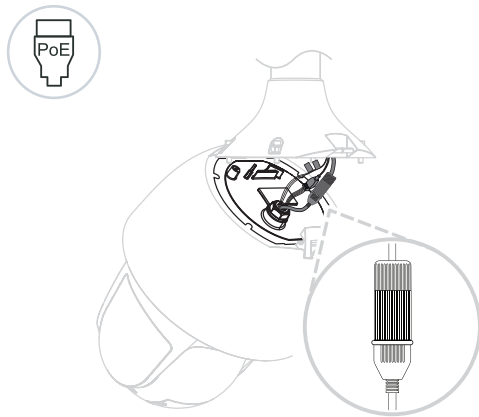

8 |

draft version for review

**AUTODOME IP starlight 5100i IR**  
NDP-5523-Z30L

en Quick installation guide

**Bosch Security Systems B.V.**  
Torenallee 49  
5617 BA Eindhoven  
The Netherlands  
[www.boschsecurity.com](http://www.boschsecurity.com)  
© Bosch Security Systems B.V., 2020