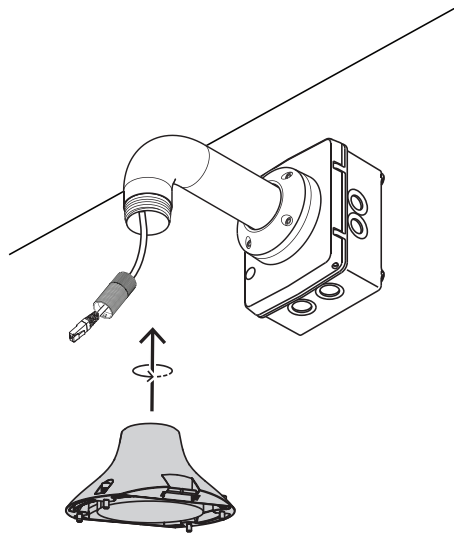

1 |

2 |

3 |

4 |

draft version for review

5 |

6 |

7 |

8 |