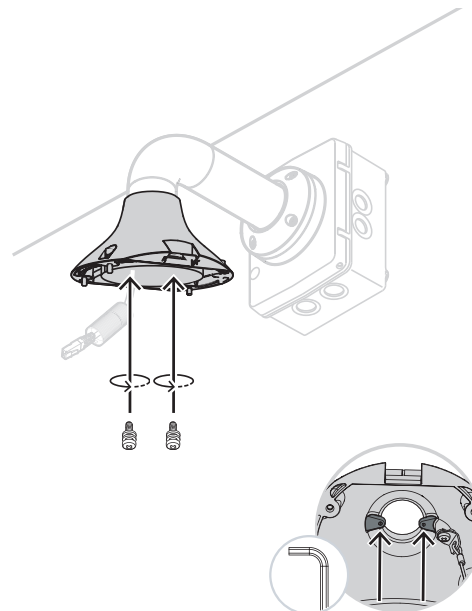

8 |

draft version for review

**AUTODOME IP starlight 5100i IR**  
NDP-5523-Z30L

en Quick installation guide

**Bosch Security Systems B.V.**  
Torenallee 49  
5617 BA Eindhoven  
The Netherlands  
[www.boschsecurity.com](http://www.boschsecurity.com)  
© Bosch Security Systems B.V., 2020