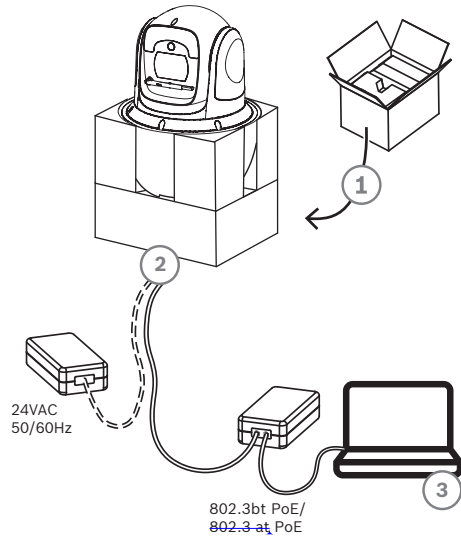

1 |

2 |

3 |

4 |

draft version for review

5 |

6 |

7 |

8 |