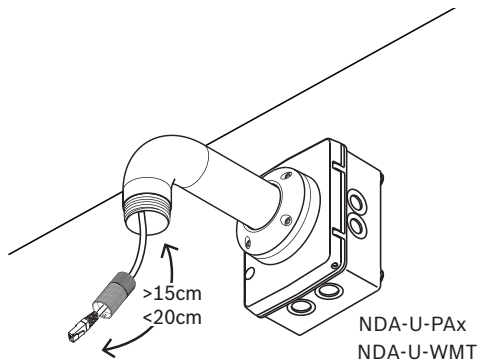

draft version for review

5 |