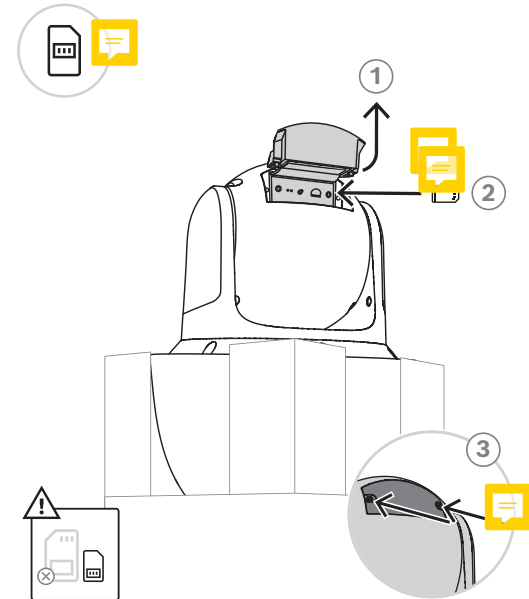

1 |

2 |

3 |

4 |

draft version for review

5 |

6 |

7 |

8 |