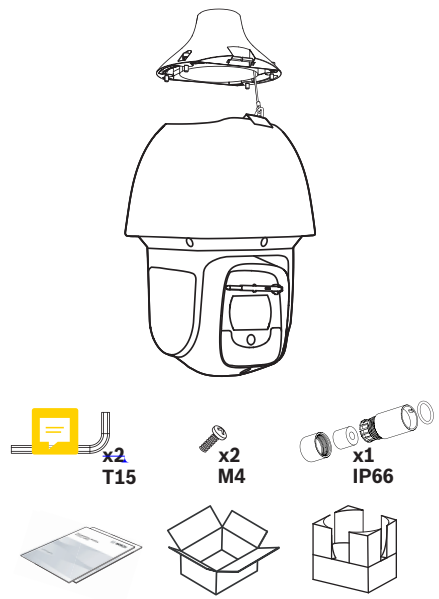

1 |

2 |

3 |

4 |

draft version for review

5 |

6 |

7 |

8 |