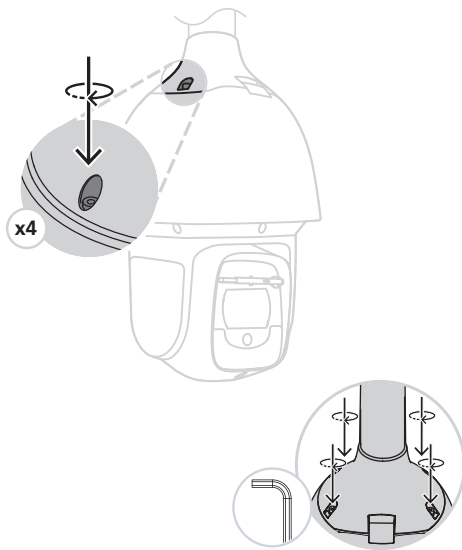

8 |

draft version for review

**AUTODOME IP starlight 5100i IR**  
NDP-5523-Z30L

en Quick installation guide

**Bosch Security Systems B.V.**  
Torenallee 49  
5617 BA Eindhoven  
The Netherlands  
[www.boschsecurity.com](http://www.boschsecurity.com)  
© Bosch Security Systems B.V., 2020