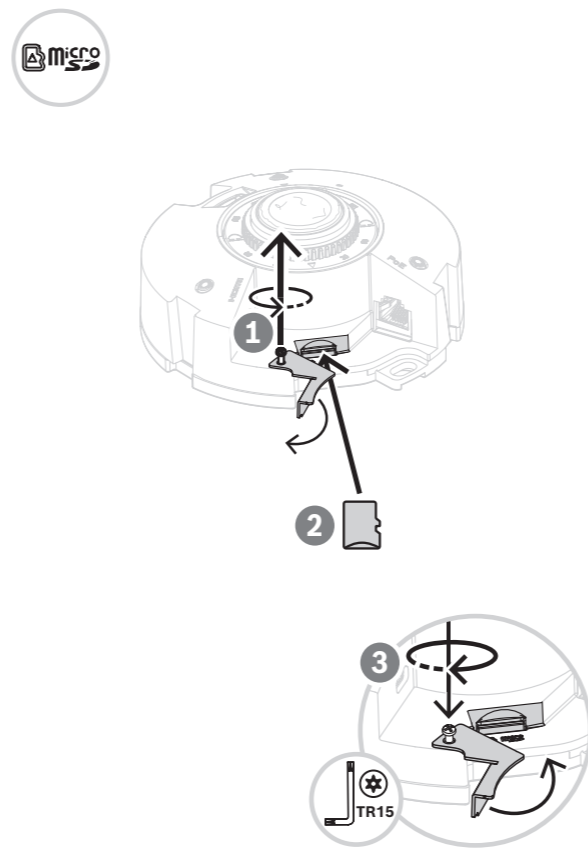

1 |

2 |

3 |

4 |

5 |

6 |

7 |

8 |

9 |

10 |