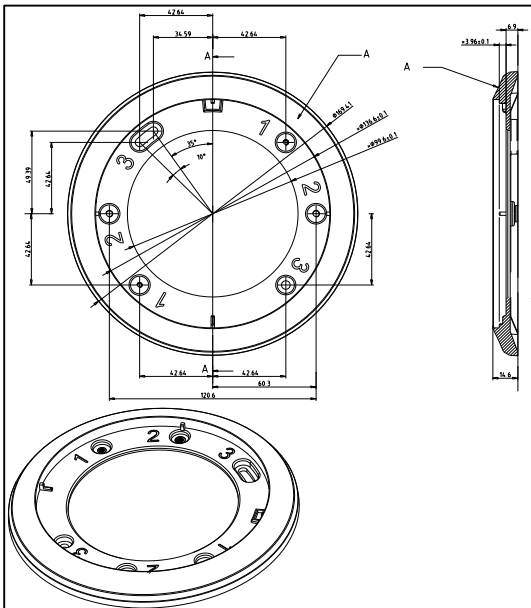

DS-1249ZJ

In-ceiling Mount Bracket for Dome Camera

Features:

- Enhanced plastic material
- In-ceiling mount bracket for dome camera
- Easy installation

Dimension:

Note: The actual bracket may vary from the picture above.

Order Model:

DS-1249ZJ

Parameter:

Model	DS-1249ZJ
Parameters	In-ceiling Mount Bracket for Dome Camera
Appearance	Hikvision White
Material	Plastic
Dimension	Φ 169.4×14.6mm
Weight	60g

Notice:

- The bracket should be installed on flat wall
- Waterproof rubber is necessary for outdoor application
- The wall must be capable of supporting over 3 times as much as the total weight of the camera and the mount.
- The maximum load capacity of the bracket is **4.5KG**