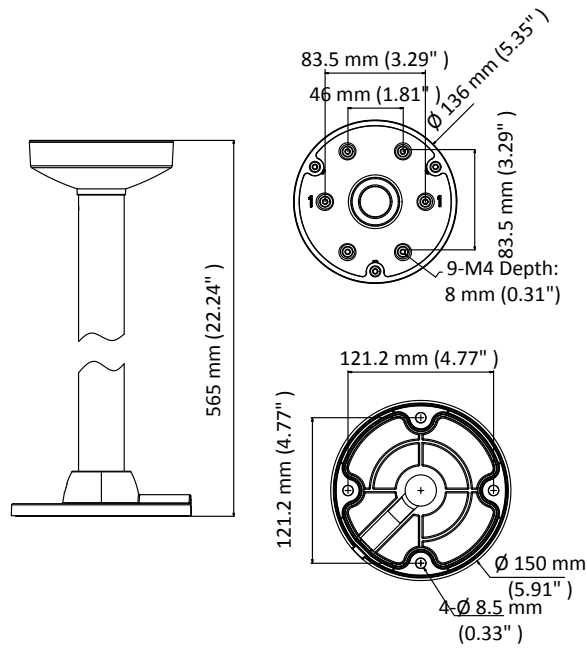

DS-1271ZJ-135

Pendant Mount

Feature

- Aluminum alloy with surface spray treatment
- The cable hole design facilitates the cable routing
- The cap design facilitates the installation

Dimension

Available Model

DS-1271ZJ-135

Parameter

Model	DS-1271ZJ-135
Parameters	Pendant Mount
Appearance	Hikvision White
Material	Aluminum Alloy
Dimension	Ø 136 mm × 565 mm (5.35" × 22.24")
Weight	1350 g (2.98 lb.)

Note

- The mount should be installed on the flat ceiling.
- The waterproof rubber is necessary for the outdoor application.
- The pole must be capable of supporting at least 3 times as much as the total weight of the camera, and the mount.
- The mount's maximum load capacity is 3 kg (6.6 lb.).