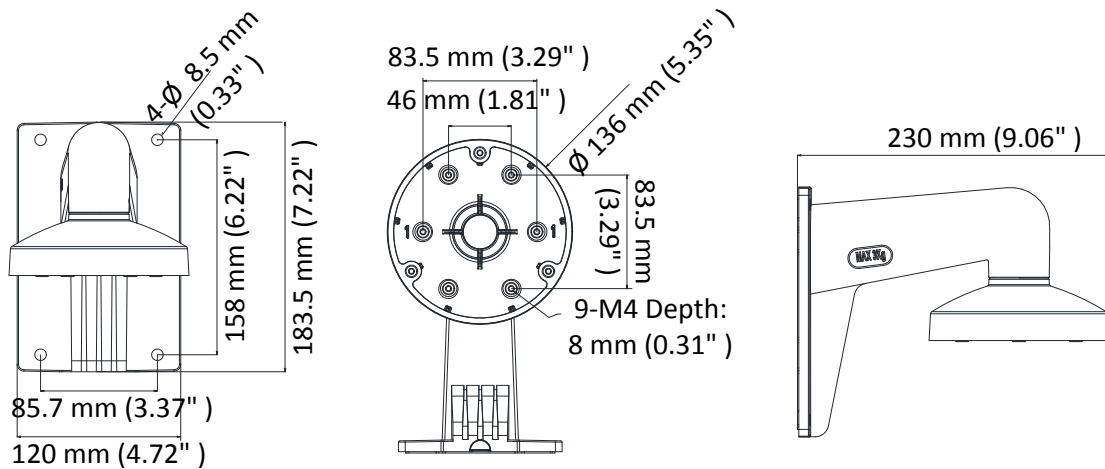

### Wall Mount

#### Dimension

#### Parameter

Model	DS-1273ZJ-135
Parameters	Wall Mount
Appearance	Hikvision White
Material	Aluminum Alloy
Dimension	Ø 136 mm × 183.5 mm × 230 mm (5.35" × 7.22" × 9.06")
Weight	704 g (1.55 lb.)

#### Note

- The mount should be installed on the flat wall.
- The waterproof rubber is necessary for the outdoor application.
- The pole must be capable of supporting at least 3 times as much as the total weight of the camera, and the mount.
- The mount's maximum load capacity is 3 kg (6.6 lb.).