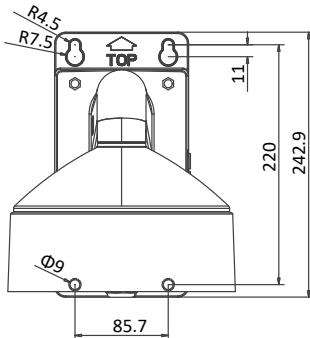

DS-1273ZJ-DM30-B

Wall Mounting Bracket for Dome Camera

Features

- Aluminum alloy material with surface spray treatment
- Waterproof design
- Design of cap is for convenient wiring

Dimension

Unit: mm

Available Model

DS-1273ZJ-DM30-B

Parameters

Model	DS-1273ZJ-DM30-B
Parameters	Wall Mounting Bracket for Dome Camera
Appearance	Hikvision White
Material	Aluminum Alloy
Dimension	Φ209×243×326mm
Weight	2500g

Notes

- The bracket should be installed on flat wall
- Waterproof rubber is necessary for outdoor application
- The wall must be capable of supporting over 3 times as much as the total weight of the camera and the mount.
- The maximum load capacity of the bracket is 3KG