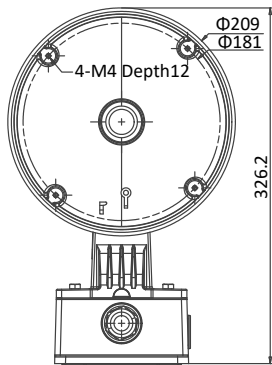

DS-1273ZJ-DM30-B

Wall Mounting Bracket for Dome Camera

Features

- Aluminum alloy material with surface spray treatment
- Waterproof design
- Design of cap is for convenient wiring

Dimension

Unit: mm

Available Model

DS-1273ZJ-DM30-B

Parameters

Model	DS-1273ZJ-DM30-B
Parameters	Wall Mounting Bracket for Dome Camera
Appearance	Hikvision White
Material	Aluminum Alloy
Dimension	Φ209×243×326mm
Weight	2500g

Notes

- The bracket should be installed on flat wall
- Waterproof rubber is necessary for outdoor application
- The wall must be capable of supporting over 3 times as much as the total weight of the camera and the mount.
- The maximum load capacity of the bracket is 3KG