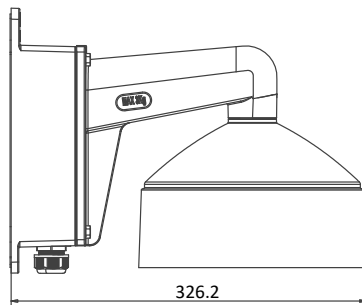

DS-1273ZJ-DM30-B

Wall Mounting Bracket for Dome Camera

Features

- Aluminum alloy material with surface spray treatment
- Waterproof design
- Design of cap is for convenient wiring

Dimension

Unit: mm

Available Model

DS-1273ZJ-DM30-B

Parameters

Model	DS-1273ZJ-DM30-B
Parameters	Wall Mounting Bracket for Dome Camera
Appearance	Hikvision White
Material	Aluminum Alloy
Dimension	Φ209×243×326mm
Weight	2500g

Notes

- The bracket should be installed on flat wall
- Waterproof rubber is necessary for outdoor application
- The wall must be capable of supporting over 3 times as much as the total weight of the camera and the mount.
- The maximum load capacity of the bracket is 3KG