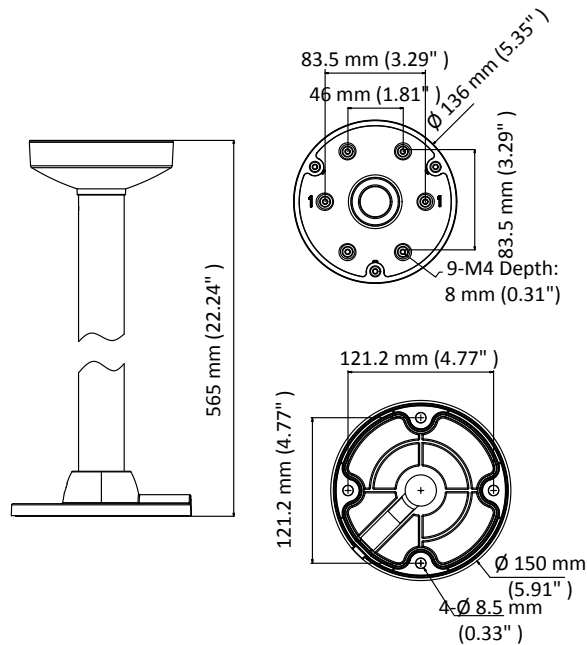

### Pendant Mount

#### Dimension

#### Parameter

Model	DS-1471ZJ-135
Parameters	Pendant Mount
Appearance	Hikvision White
Material	Aluminum Alloy
Dimension	Ø 136 mm × 565 mm (5.35" × 22.24")
Weight	1350 g (2.98 lb.)

#### Note

- The mount should be installed on the flat ceiling.
- The waterproof rubber is necessary for the outdoor application.
- The pole must be capable of supporting at least 3 times as much as the total weight of the camera, and the mount.
- The mount's maximum load capacity is 3 kg (6.6 lb.).