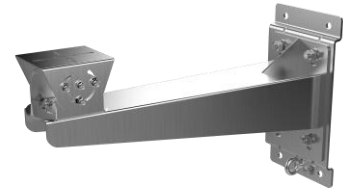

## DS-1707ZJ

### Wall Mount

#### Features

- Adopts the stainless steel structure
- Applied to both indoor conditions, and outdoor conditions

#### Parameter

|            |  |
|------------|--|
| Model      | DS-1707ZJ  |
| Parameters | Wall Mount   |
| Appearance | Unpainted Stainless Steel                            |
| Material   | SUS304   |
| Dimension  | 562.5 mm × 180 mm × 309 mm (22.15" × 7.09" × 12.17") |
| Weight     | 7.02 kg (15.48 lb.)                                  |