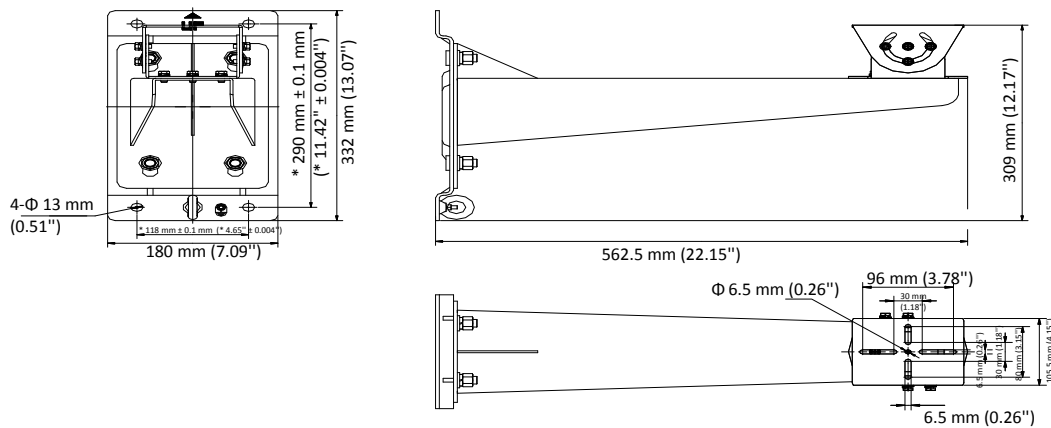

### Wall Mount

#### Dimension

#### Parameter

|            |  |
|------------|--|
| Model      | DS-1707ZJ  |
| Parameters | Wall Mount   |
| Appearance | Unpainted Stainless Steel                            |
| Material   | SUS304   |
| Dimension  | 562.5 mm × 180 mm × 309 mm (22.15" × 7.09" × 12.17") |
| Weight     | 7.02 kg (15.48 lb.)                                  |

#### Notes

- The mount should be installed on the flat surface.
- Waterproof rubber is necessary for the outdoor application.
- The wall should be capable of supporting at least 3 times as much as the total weight of the camera, and the mount.
- The maximum load capacity of the mount is 20 kg (44.09 lb.).