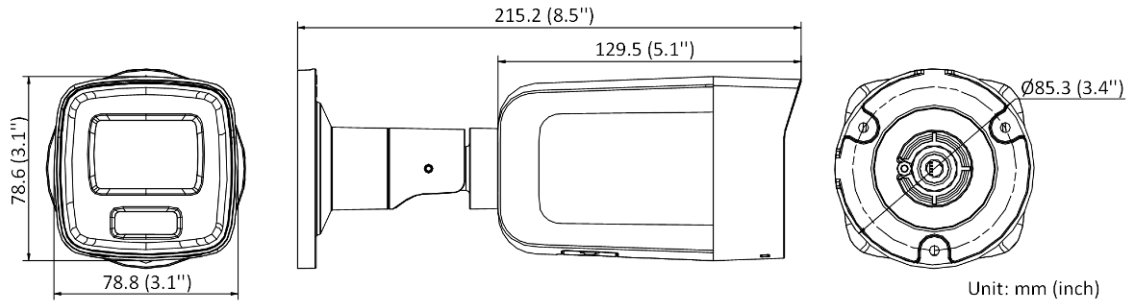

demands. Typical application scenarios include coastal areas about 2 kilometers (1.24 miles) away from coastlines, as well as areas affected by acid rain.
No specific protection	Hikvision products at this level are equipped for use in areas where no specific anti-corrosion protection is needed.

▪ **Dimension**

▪ **Accessory**

▪ **Optional**

DS-1276ZJ-SUS Corner Mount	DS-1275ZJ-SUS Vertical Pole Mount	DS-1280ZJ-S Junction Box