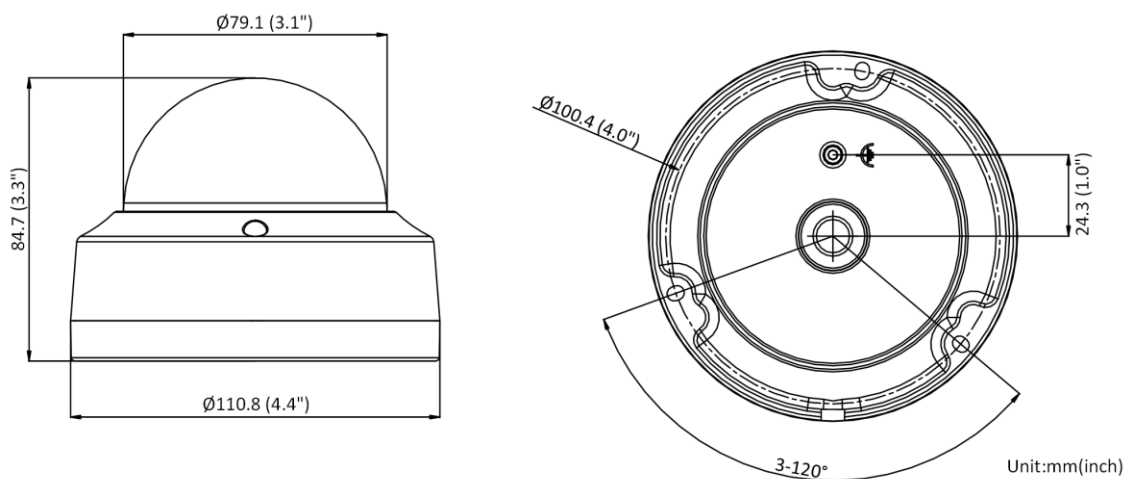

▪ Available Model

- DS-2CD2126G2-I (2.8/4 mm)
- DS-2CD2126G2-ISU (2.8/4 mm)

▪ Typical Application

Hikvision products are classified into three levels according to their anti-corrosion performance. Refer to the following description to choose for your using environment.

This model has NO SPECIFIC PROTECTION.

Level	Description
Top-level protection	Hikvision products at this level are equipped for use in areas where professional anti-corrosion protection is a must. Typical application scenarios include coastlines, docks, chemical plants, and more.
Moderate protection	Hikvision products at this level are equipped for use in areas with moderate anti-corrosion demands. Typical application scenarios include coastal areas about 2 kilometers (1.24 miles) away from coastlines, as well as areas affected by acid rain.
No specific protection	Hikvision products at this level are equipped for use in areas where no specific anti-corrosion protection is needed.

▪ Dimension