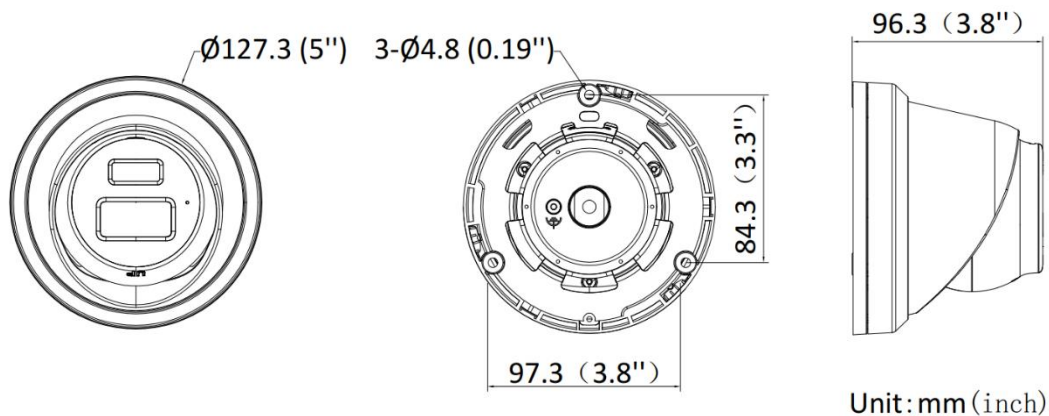

Level	Description
Top-level protection	Hikvision products at this level are equipped for use in areas where professional anti-corrosion protection is a must. Typical application scenarios include coastlines, docks, chemical plants, and more.
Moderate protection	Hikvision products at this level are equipped for use in areas with moderate anti-corrosion demands. Typical application scenarios include coastal areas about 2 kilometers (1.24 miles) away from coastlines, as well as areas affected by acid rain.
No specific protection	Hikvision products at this level are equipped for use in areas where no specific anti-corrosion protection is needed.

▪ **Dimension**

▪ **Accessory**

▪ **Optional**

DS-1275ZJ-SUS Vertical Pole Mount	DS-1280ZJ-PT6 Junction Box	DS-1276ZJ-SUS Corner Mount	DS-1271ZJ-140 Pendant Mount	DS-1273ZJ-140B Wall Mount
DS-1273ZJ-140 Wall Mount