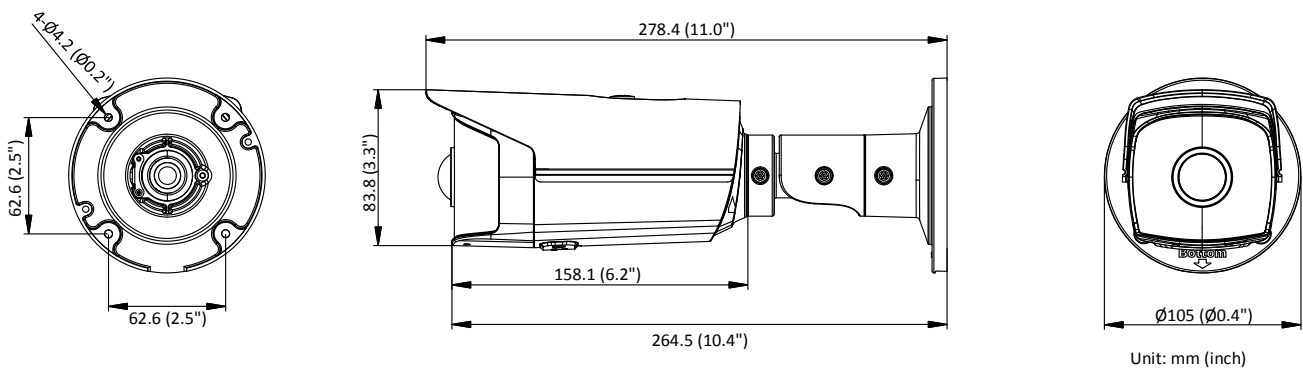

Power Interface	Φ5.5 mm coaxial power plug
Material	Metal
Dimensions	Camera: Φ105 × 278 mm (Φ4.1" × 10.9") With package: 386 × 156 × 155 mm (15.20" × 6.14" × 6.10")
Weight	Camera: 570 g (1.26 lb.) With package: 760 g (1.68 lb.)
Approval	
Class	Class B
Protection	IP67
EMC	FCC (47 CFR Part 15, Subpart B); CE-EMC (EN 55032: 2015, EN 61000-3-2: 2014, EN 61000-3-3: 2013, EN 50130-4: 2011 +A1: 2014); RCM (AS/NZS CISPR 32: 2015); IC (ICES-003: Issue 6, 2016); KC (KN 32: 2015, KN 35: 2015)
Safety	UL (UL 60950-1); CB (IEC 60950-1:2005 + Am 1:2009 + Am 2:2013); CE-LVD (EN 60950-1:2005 + Am 1:2009 + Am 2:2013); BIS (IS 13252(Part 1):2010+A1:2013+A2:2015); LOA (IEC/EN 60950-1)
Environment	CE-RoHS (2011/65/EU); WEEE (2012/19/EU); Reach (Regulation (EC) No 1907/2006)

* Listed resolutions are only selectable options. It does not mean that all streams can work at their maximum resolution at the same time.

Available Model

DS-2CD2T45G0P-I(1.68 mm)

Dimension

Accessory

DS-1275ZJ-SUS
Vertical Pole Mount