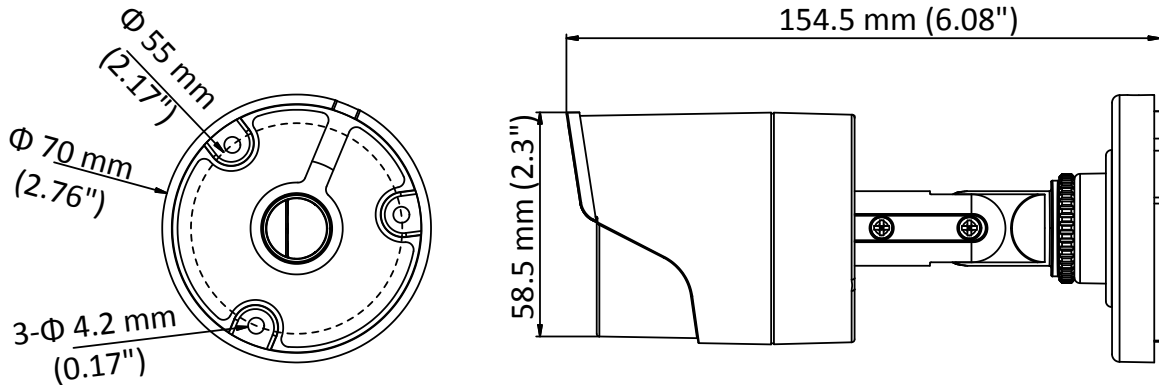

Dimensions