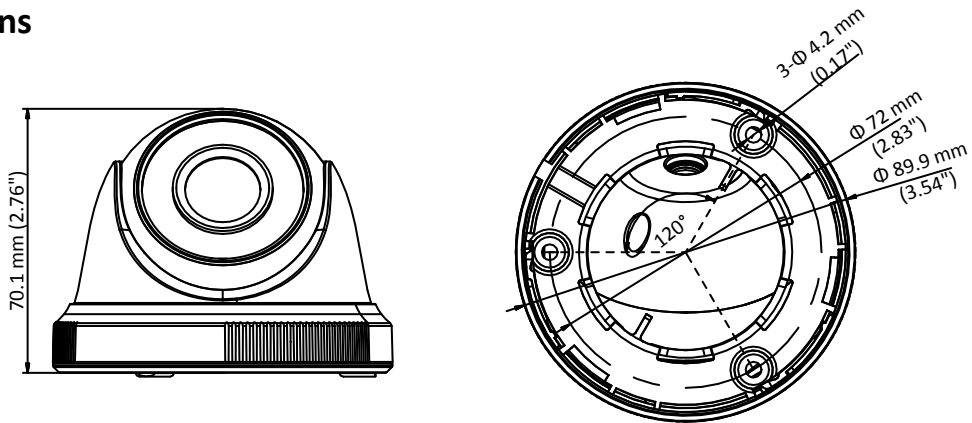

Dimensions