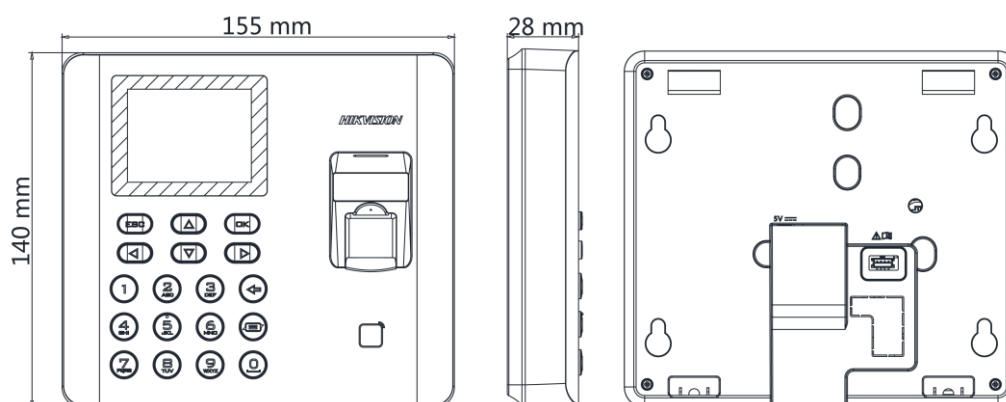

## ▪ Specification

System	
Operating system	Linux
Screen	
Screen Size	2.4-inch
Type	LCD-TFT display screen
Audio	
Audio output	1 loudspeaker, 1 buzzer
Network	
Wired network	TCP/IP, 10/100Mbps, self-adaptive
Wi-Fi	Support
Interface	
Network interface	1
USB	1
Capacity	
Fingerprint capacity	3000
Event capacity	100,000
Authentication	
Fingerprint module	Optical fingerprint module
Fingerprint comparing mode	1:1 and 1:N
Fingerprint recognition duration	< 1 s
Fingerprint FAR	≤ 0.001 %
Fingerprint FRR	≤ 0.01 %
Others	
Indicator	Power/status (red/green)
Battery	Support
Power supply	5 VDC/1 A
Working temperature	-10 °C to +55 °C (14 °F to +131 °F)
Working humidity	10% to 90% (no condensing)
Color	Black
Dimensions	140 mm × 155 mm × 30 mm (5.51" × 6.01" × 1.18")
Application environment	Indoor
Installation	Surface mounting, desk stand

## ▪ Dimension