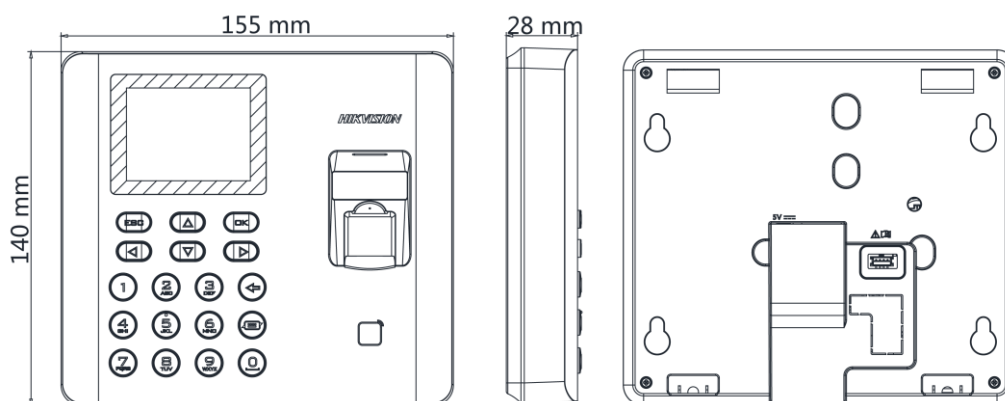

## ▪ Specification

System	
Operating system	Linux
Screen	
Screen size	2.4-inch
Type	LCD-TFT display screen
Audio	
Audio output	1 loudspeaker, 1 buzzer
Network	
Wired network	TCP/IP, 10/100Mbps, self-adaptive
Wi-Fi	Support
Interface	
Network interface	1
USB	1
Capacity	
Card capacity	3000
Fingerprint capacity	3000
Event capacity	100,000
Authentication	
Card type	Mifare 1 card
Card reading distance	0 to 5 cm
Card reading duration	< 1 s
Fingerprint module	Optical fingerprint module
Fingerprint comparing mode	1:1 and 1:N
Fingerprint recognition duration	< 1 s
Fingerprint FAR	≤ 0.001 %
Fingerprint FRR	≤ 0.01 %
Others	
Indicator	Power/status (red/green)
Battery	Support
Power supply	5 VDC/1 A
Working temperature	-10 °C to +55 °C (14 °F to +131 °F)
Working humidity	10% to 90% (no condensing)
Color	Black
Dimensions	140 mm × 155 mm × 30 mm (5.51" × 6.01" × 1.18")
Application environment	Indoor
Installation	Surface mounting, desk stand

## ▪ Dimension