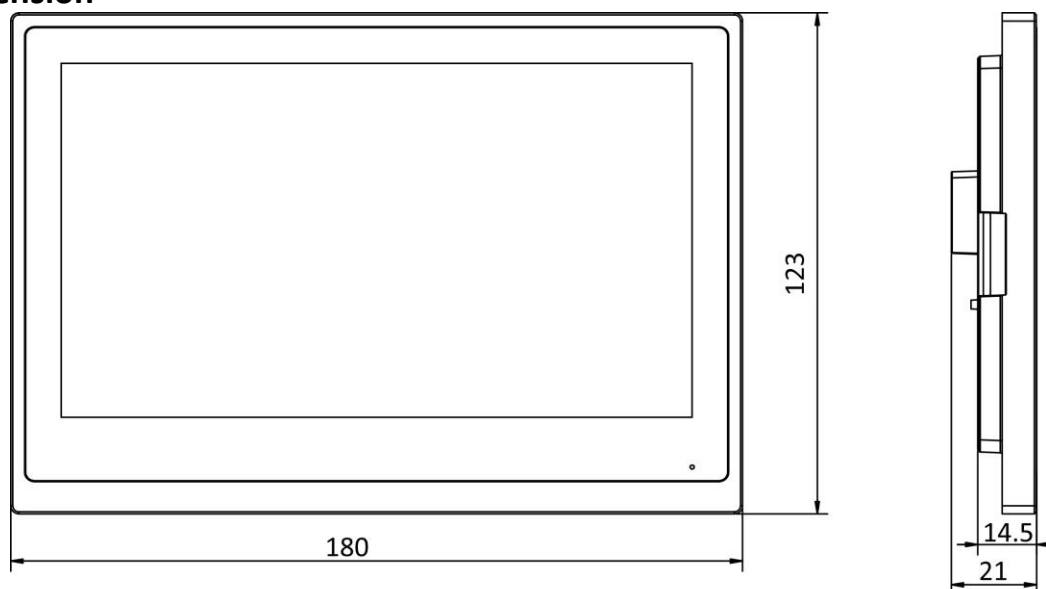

Alarm output	2 relays (30 VDC, 2A)
Lock control	2 relays, Max. 30 VDC 0.3 A
General	
Button	/
Installation	Surface mounting
Indicator	/
Weight	Net weight: 340 g (0.7 lb) Gross weight: 600 g (1.3 lb)
Protective level	/
Working temperature	-10 °C to 50 °C (14 °F to 122 °F)
Working humidity	10% to 90% (no-condensing)
Dimension (W × H × D)	180 mm × 123 mm × 21 mm (7" × 4.8" × 0.83")
Battery	/
Application environment	Indoor
Power consumption	≤ 5 W
Language	English, Russian, Bulgarian, Hungarian, Greek, German, Italian, Czech, Slovak, French, Polish, Dutch, Portuguese (Brazil), Spanish, Hebrew, Romanian, Turkish, Estonian, Danish, Swedish, Norwegian, Finnish, Vietnamese, Croatian, Slovenian, Serbian, Arabic, Portuguese (Portugal), Lithuanian, Uzbek, Kazakh, Mongolian, Ukrainian
Material	Aluminum alloy and ABS plastic

▪ Available Model

DS-KH6351-WTE1

▪ Dimension

Unit: mm